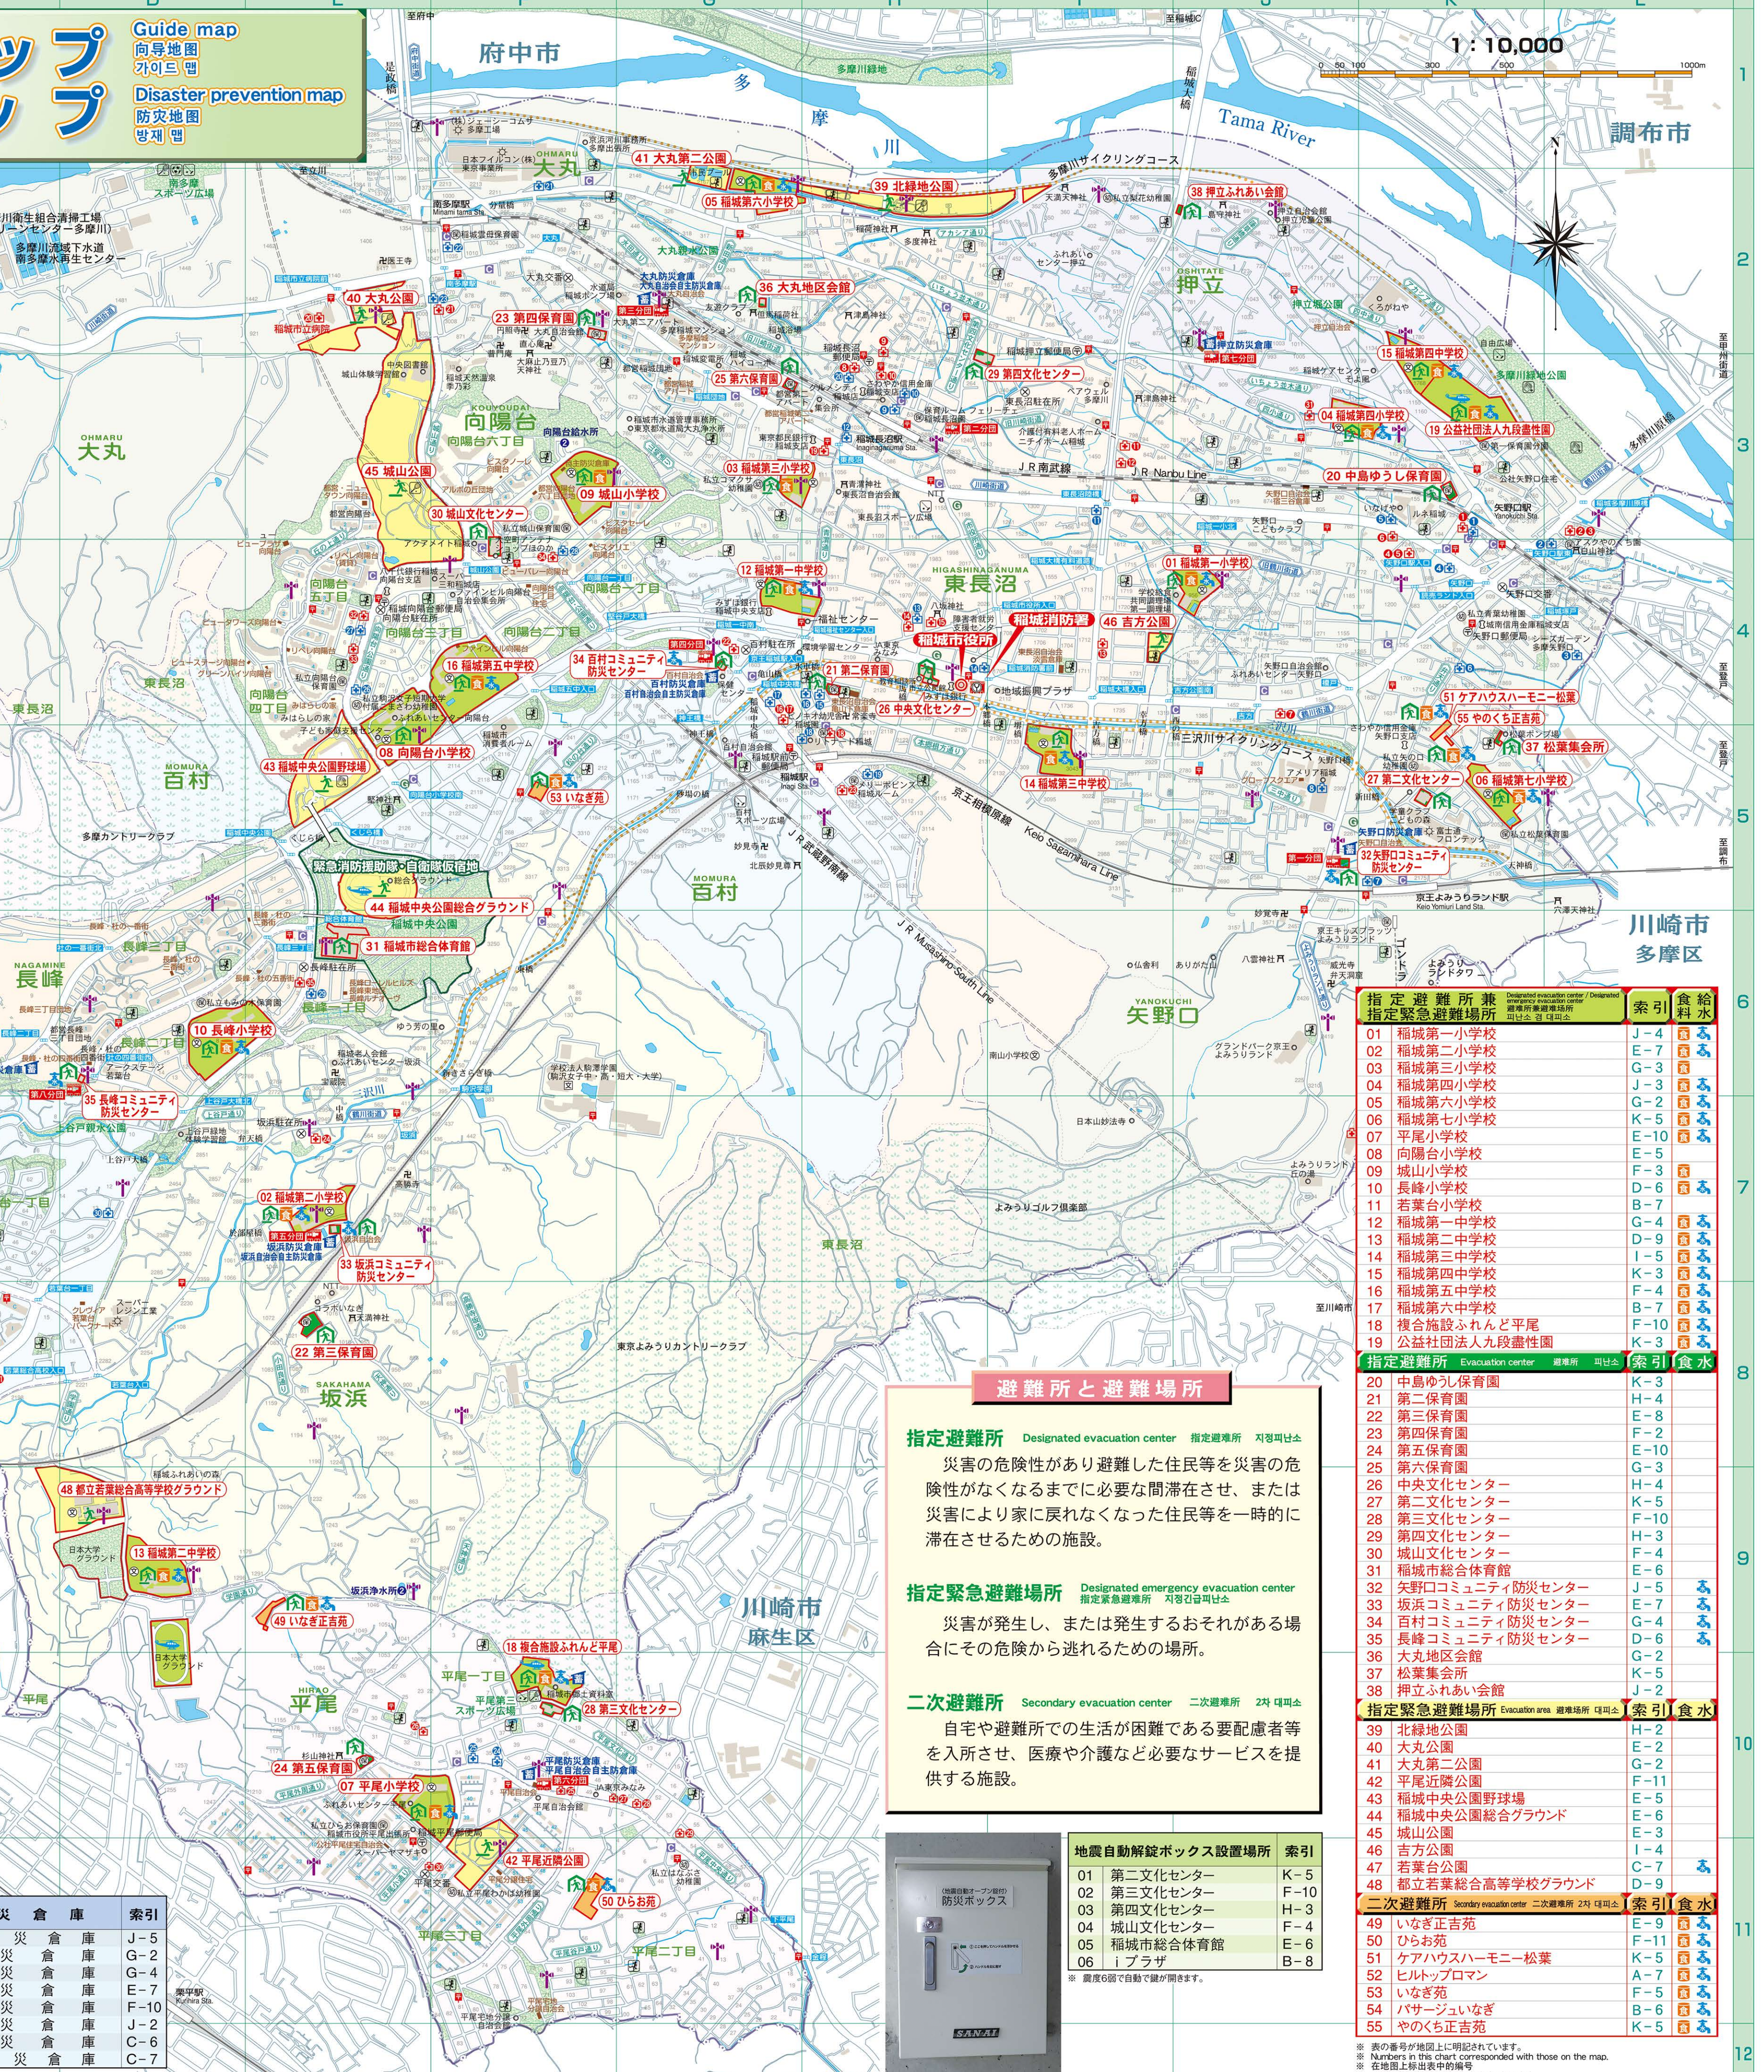

いなぎ ガイドマップ 防災マップ Guide map Disaster prevention map

Legend table with symbols and names for various facilities like schools, parks, and emergency services.

Tables for disaster prevention information, including evacuation routes, designated evacuation centers, and disaster prevention warehouses.

Large table listing various facilities with columns for name, address, phone number, and index.

テレホンガイド Earthquake Emergency Procedures

Table of emergency procedures and phone numbers, including sections for disaster response, fire prevention, and evacuation.